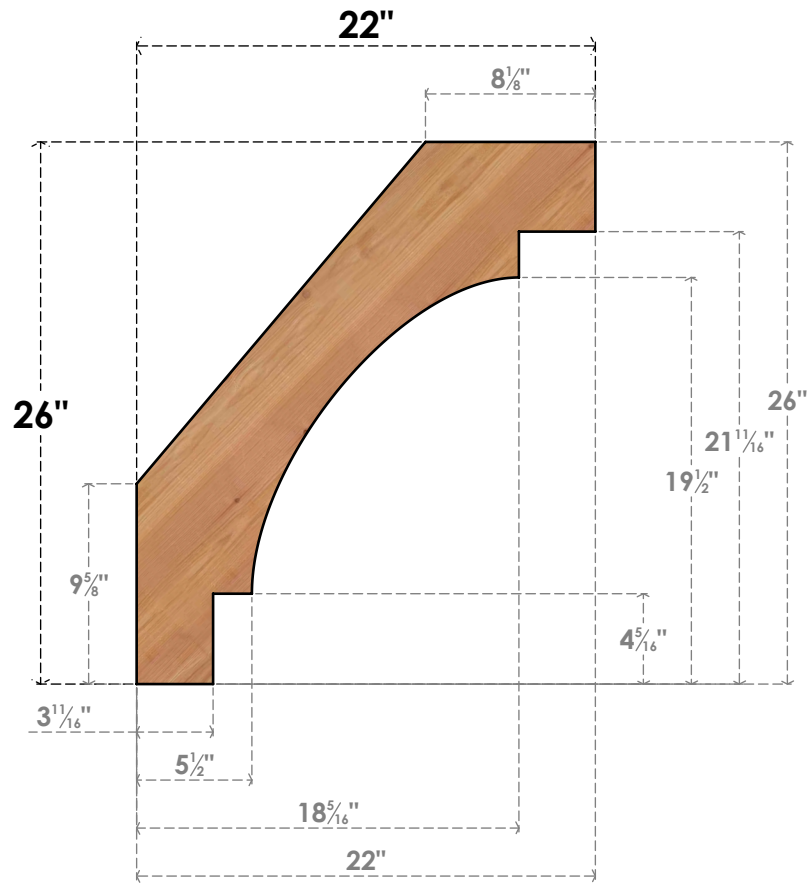

BRC04X22X26MRC00SWR

3 1/2"W X 22"D X 26"H MERCED SMOOTH BRACE, WESTERN RED CEDAR

SIDE

FRONT

EKENA MILLWORK
 2300 WEST MAIN ST.
 CLARKSVILLE, TX 75426
 TOLL FREE: 866-607-0453
 WWW.EKENAMILLWORK.COM

NOTES

1. INSTALLATION TO BE COMPLETED IN ACCORDANCE WITH MANUFACTURER'S SPECIFICATIONS.
2. DRAWING MAY NOT BE TO SCALE
3. THIS DRAWING IS INTENDED FOR DESIGN AND PLANNING PURPOSES ONLY.
4. ALL INFORMATION CONTAINED HEREIN WAS CURRENT AT THE TIME OF DEVELOPMENT BUT MUST BE REVIEWED AND APPROVED BY THE PRODUCT MANUFACTURER TO BE CONSIDERED ACCURATE.
5. PRODUCTS ARE NOT KILN DRIED. THIS ITEM IS UNIQUE AND WILL CONTAIN THE NATURAL VARIATIONS THAT THE WOOD SPECIES OFFERS. THIS MAY RESULT IN VARIATIONS UP TO 1/4"