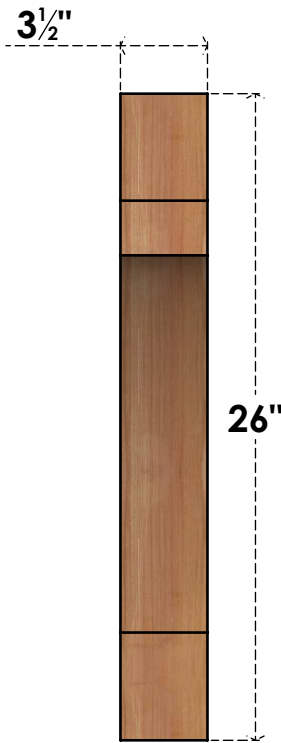

BRC04X22X26MRC00SWR

3 1/2"W X 22"D X 26"H MERCED SMOOTH BRACE, WESTERN RED CEDAR

SIDE

FRONT

EKENA MILLWORK
 2300 WEST MAIN ST.
 CLARKSVILLE, TX 75426
 TOLL FREE: 866-607-0453
 WWW.EKENAMILLWORK.COM

NOTES

1. INSTALLATION TO BE COMPLETED IN ACCORDANCE WITH MANUFACTURER'S SPECIFICATIONS.
2. DRAWING MAY NOT BE TO SCALE
3. THIS DRAWING IS INTENDED FOR DESIGN AND PLANNING PURPOSES ONLY.
4. ALL INFORMATION CONTAINED HEREIN WAS CURRENT AT THE TIME OF DEVELOPMENT BUT MUST BE REVIEWED AND APPROVED BY THE PRODUCT MANUFACTURER TO BE CONSIDERED ACCURATE.
5. PRODUCTS ARE NOT KILN DRIED. THIS ITEM IS UNIQUE AND WILL CONTAIN THE NATURAL VARIATIONS THAT THE WOOD SPECIES OFFERS. THIS MAY RESULT IN VARIATIONS UP TO 1/4"